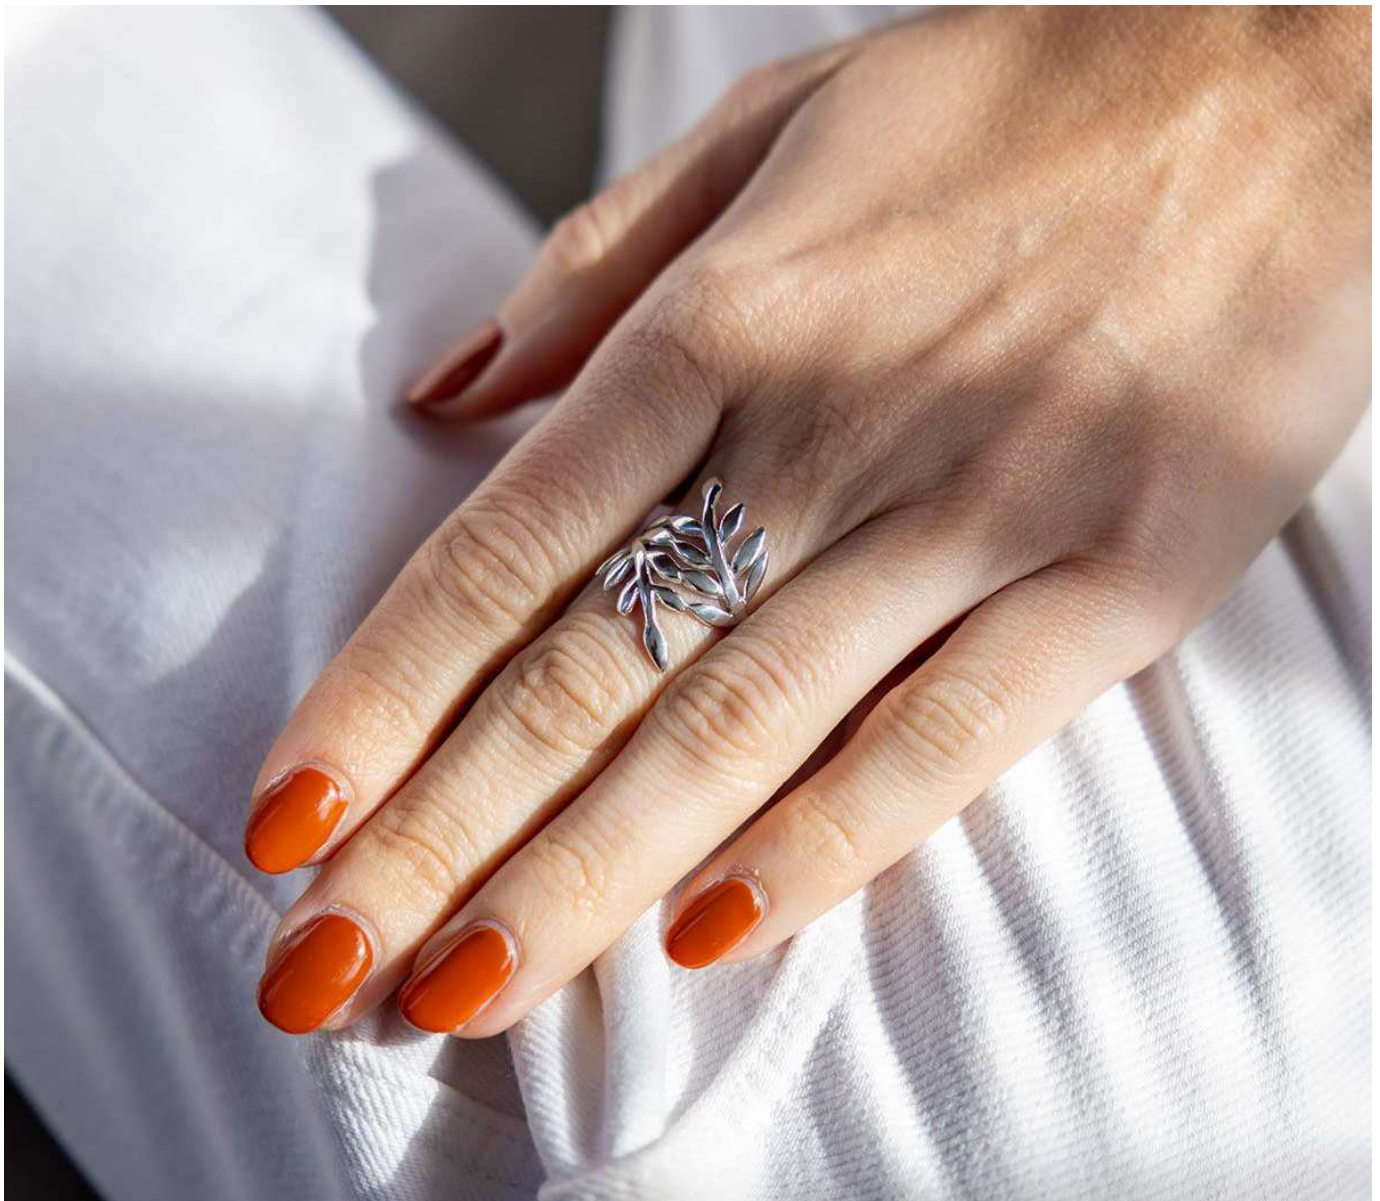

ABOUT US

Spoke925 is an exciting, ever-changing collection of Sterling Silver 925 jewellery with a contemporary edge, designed to be wearable, affordable and timeless. With a history spanning 20 years of jewellery manufacture, Spoke925 Jewellery designs are crafted with pride using only the best traditional techniques.

SPOKE925