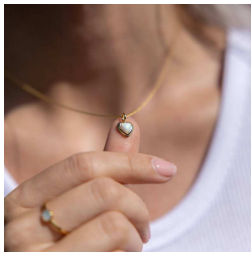

Jemima Hoop Earring - Pink Opal
E5007

Jemima Earrings Small - Pink Opal
E5008

Jemima Earrings Medium - Pink Opal
E4199

Hama Pink Opal Earrings - Silver
EP555

Hama Pendant & Chain - Pink Opal
EP556

Liga Square Bracelet - Pink Opal
BR2099

Liga Square Bracelet - Blue Opal
BR3000

Liga Sq. Bracelet - White Opal
BR3001

Jemima White Opal Bracelet - Silver
BR3002

Jemima Blue Opal Bracelet - Silver
BR3003

Maci Stone Ring - Pink Opal
R8025

Willow Gold Heart Earring - White Opal
EP647