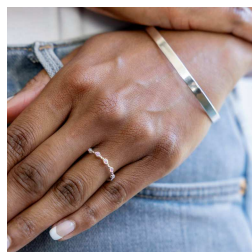

COLLECTIONS / OPAL COLLECTION

R2015

R2016

**Aster Small Stone
Ring - Pink Opal**

R2017

R2018

R2019

R2020

R2021

R2022