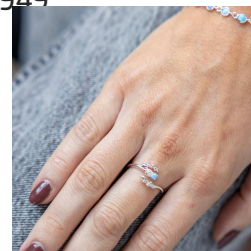

**Iona Blue Opal
Thistle Ring - Silver**

R9181